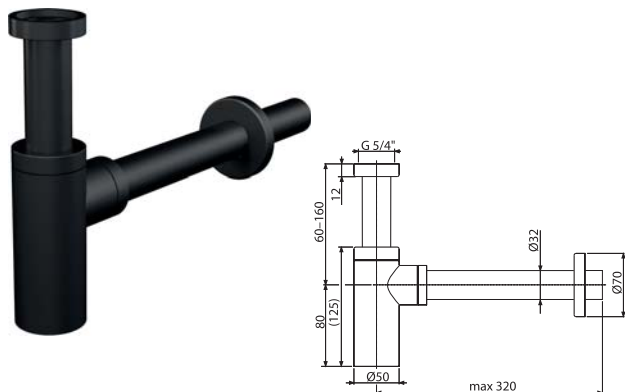

FROM  
II. Q

Quantity (packing)	12 pcs
Dimensions (piece)	370×200×100 mm
Weight (piece)	0,7274 kg
EAN	8595580558772

**NEW**

9

**A400BLACK**

Wash-basin trap DESIGN DN32, black-matt

FROM II. Q

Quantity (packing)	12 pcs
Dimensions (piece)	330x150x70 mm
Weight (piece)	0,8974 kg
EAN	8595580558673

**A4320BLACK**

Wash-basin trap "U" DN32, with coupling nut 5/4", black-matt

FROM II. Q

Quantity (packing)	20 pcs
Dimensions (piece)	350x120x43 mm
Weight (piece)	0,4197 kg
EAN	8595580558680

**ARV001-BLACK**

Angle valve with a filter 1/2"x3/8", black-matt

FROM II. Q

Quantity (packing)	60 pcs
Dimensions (piece)	150x45x65 mm
Weight (piece)	0,3128 kg
EAN	8595580558741

**A392BLACK**

Wash-basin CLICK/CLACK waste 5/4", metal with overflow, big black plug