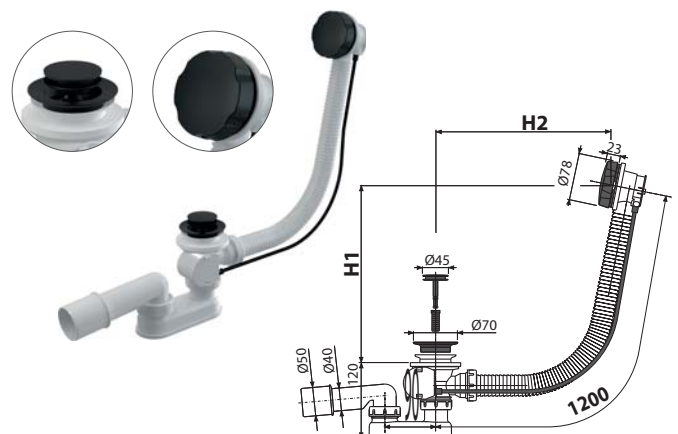

A55BLACK-120

Bath pop-up waste and trap, black-matt

FROM
II. Q

Quantity (packing)	20 pcs
Dimensions (piece)	380x85x145 mm
Weight (piece)	0,9195 kg
EAN	8595580558727