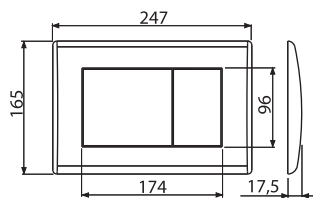

FROM  
II. Q

Quantity (packing)	20 pcs
Dimensions (piece)	380x85x145 mm
Weight (piece)	0,8730 kg
EAN	8595580558734

**A55BLACK-100**

Bath pop-up waste and trap, black-matt

FROM  
II. Q

Quantity (packing)	20 pcs
Dimensions (piece)	380x85x145 mm
Weight (piece)	0,8971 kg
EAN	8595580558710

FROM  
II. Q

Quantity (packing)	12 pcs
Dimensions (piece)	370×200×100 mm
Weight (piece)	0,7274 kg
EAN	8595580558772

**NEW**

9

**A400BLACK**

Wash-basin trap DESIGN DN32, black-matt

FROM II. Q

Quantity (packing)	12 pcs
Dimensions (piece)	330x150x70 mm
Weight (piece)	0,8974 kg
EAN	8595580558673

Angle valve with a filter 1/2"x3/8", black-matt

FROM II. Q

Quantity (packing)	60 pcs
Dimensions (piece)	150x45x65 mm
Weight (piece)	0,3128 kg
EAN	8595580558741

**A392BLACK**

Wash-basin CLICK/CLACK waste 5/4", metal with overflow, big black plug

FROM II. Q

Quantity (packing)	30 pcs
Dimensions (piece)	150x75x75 mm
Weight (piece)	0,375 kg
EAN	8595580558666

**NEW**

10

**M278**

Flush plate for pre-wall installation systems, black-matt

FROM  
II. Q

Quantity (packing)	25 pcs
Dimensions (piece)	250×40×175 mm
Weight (piece)	0,3851 kg
EAN	8595580501686