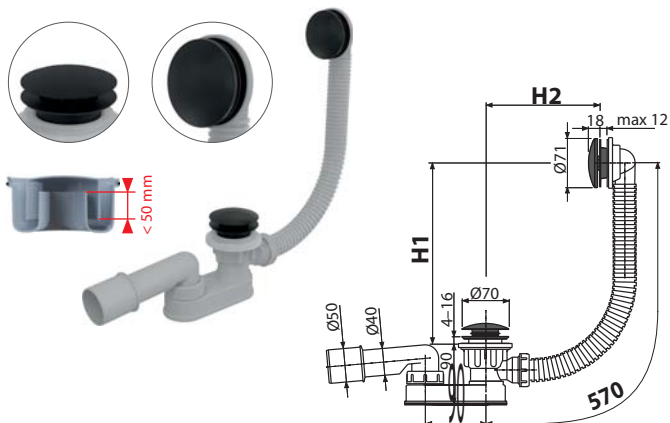

**A55BLACK-120**

Bath pop-up waste and trap, black-matt

FROM  
II. Q

Quantity (packing)	20 pcs
Dimensions (piece)	380x85x145 mm
Weight (piece)	0,9195 kg
EAN	8595580558727

**NEW**

8

**A507BLACK**

Bath CLICK/CLACK waste and trap, black-matt