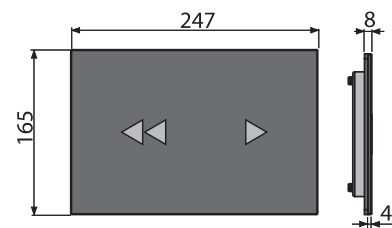

### NIGHT LIGHT-1

Touch-free flush plate for pre-wall installation systems – illuminated, glass-black

Quantity (packing)	6 pcs
Dimensions (piece)	315×215×148 mm
Weight (piece)	2,7981 kg
EAN	8595580557898

### NIGHT LIGHT-2

Touch-free flush plate for pre-wall installation systems – illuminated, glass-black

Quantity (packing)	6 pcs
Dimensions (piece)	315×215×148 mm
Weight (piece)	2,7981 kg
EAN	8595580557904