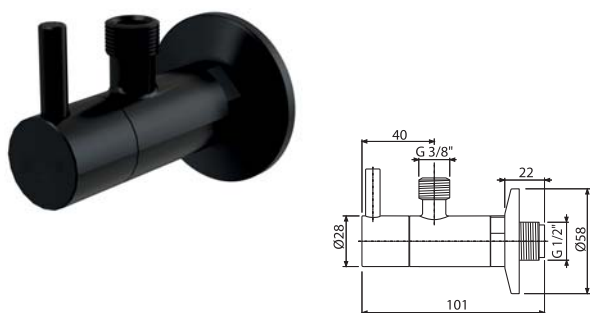

**A4320BLACK**

Wash-basin trap "U" DN32, with coupling nut 5/4", black-matt

FROM II. Q

Quantity (packing)	20 pcs
Dimensions (piece)	350x120x43 mm
Weight (piece)	0,4197 kg
EAN	8595580558680

**ARV001-BLACK**

Angle valve with a filter 1/2"x3/8", black-matt

FROM II. Q

Quantity (packing)	60 pcs
Dimensions (piece)	150x45x65 mm
Weight (piece)	0,3128 kg
EAN	8595580558741

**A392BLACK**

Wash-basin CLICK/CLACK waste 5/4", metal with overflow, big black plug