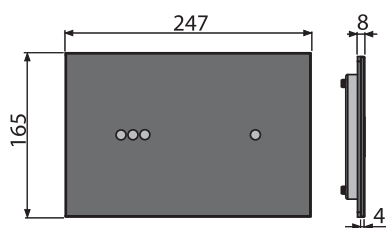

### NIGHT LIGHT-1

Touch-free flush plate for pre-wall installation systems – illuminated, glass-black

Quantity (packing)	6 pcs
Dimensions (piece)	315×215×148 mm
Weight (piece)	2,7981 kg
EAN	8595580557898

### NIGHT LIGHT-2

Touch-free flush plate for pre-wall installation systems – illuminated, glass-black

Quantity (packing)	6 pcs
Dimensions (piece)	315×215×148 mm
Weight (piece)	2,7981 kg
EAN	8595580557904

### NIGHT LIGHT-3

Touch-free flush plate for pre-wall installation systems – illuminated, glass-black

Quantity (packing)	1 pcs
Dimensions (piece)	315×215×148 mm
Weight (piece)	2,7981 kg
EAN	8595580557911