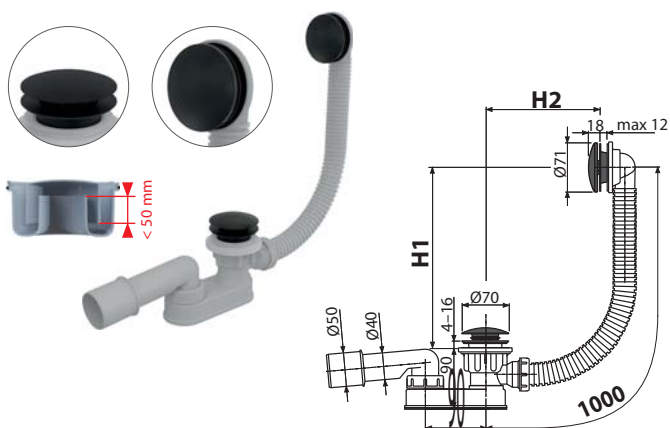

A507BLACK-100

Bath CLICK/CLACK waste and trap, black-matt

FROM
II. Q

Quantity (packing)	12 pcs
Dimensions (piece)	370×200×100 mm
Weight (piece)	0,7114 kg
EAN	8595580558789