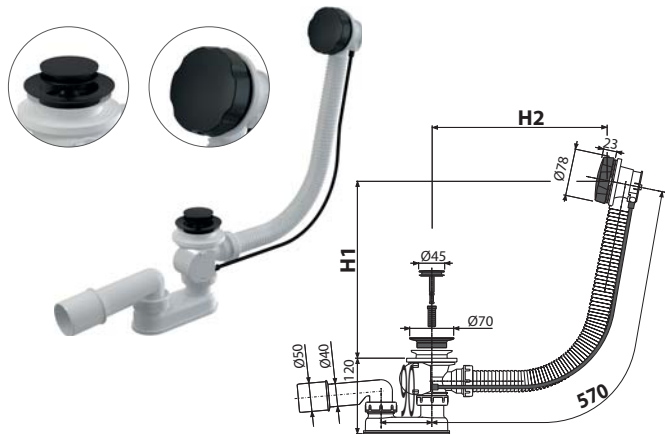

NEW

7

A55BLACK

Bath pop-up waste and trap, black-matt

FROM
II. Q

Quantity (packing)	20 pcs
Dimensions (piece)	380x85x145 mm
Weight (piece)	0,7831 kg
EAN	8595580558703