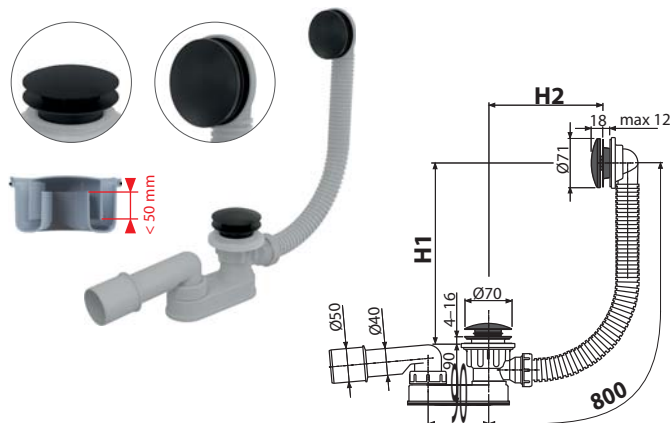

A507BLACK-80

Bath CLICK/CLACK waste and trap, black-matt

FROM
II. Q

Quantity (packing)	20 pcs
Dimensions (piece)	370×100×200 mm
Weight (piece)	0,6765 kg
EAN	8595580558765