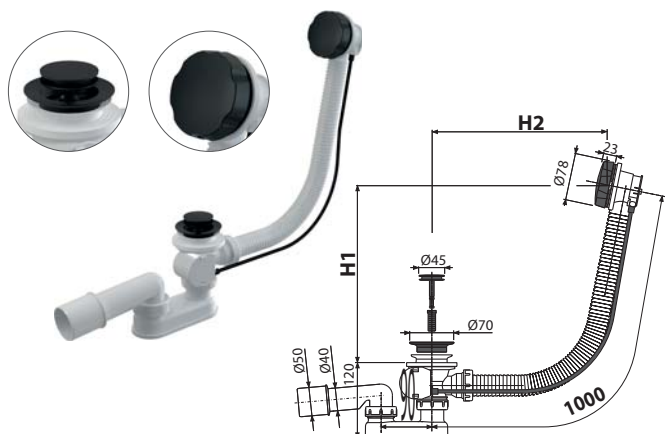

A55BLACK-100

Bath pop-up waste and trap, black-matt

FROM
II. Q

Quantity (packing)	20 pcs
Dimensions (piece)	380x85x145 mm
Weight (piece)	0,8971 kg
EAN	8595580558710