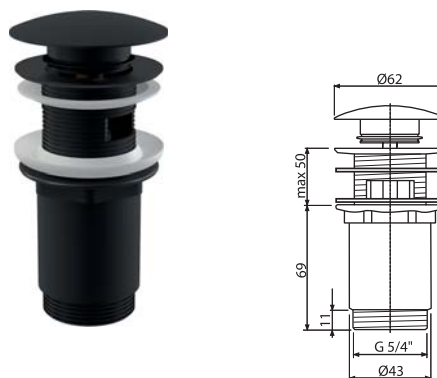

**A4320BLACK**

Wash-basin trap "U" DN32, with coupling nut 5/4", black-matt

FROM II. Q

Quantity (packing)	20 pcs
Dimensions (piece)	350x120x43 mm
Weight (piece)	0,4197 kg
EAN	8595580558680

**ARV001-BLACK**

Angle valve with a filter 1/2"x3/8", black-matt

FROM II. Q

Quantity (packing)	60 pcs
Dimensions (piece)	150x45x65 mm
Weight (piece)	0,3128 kg
EAN	8595580558741

**A392BLACK**

Wash-basin CLICK/CLACK waste 5/4", metal with overflow, big black plug

FROM II. Q

Quantity (packing)	30 pcs
Dimensions (piece)	150x75x75 mm
Weight (piece)	0,375 kg
EAN	8595580558666

**NEW**

10

**M278**

Flush plate for pre-wall installation systems, black-matt

FROM  
II. Q

Quantity (packing)	25 pcs
Dimensions (piece)	250×40×175 mm
Weight (piece)	0,3851 kg
EAN	8595580501686

## INDEX

Code	Picture	EAN	Description
<b>NIGHT LIGHT-1</b>		8595580557898	Touch-free flush plate for pre-wall installation systems – illuminated, glass-black
<b>NIGHT LIGHT-2</b>		8595580557904	Touch-free flush plate for pre-wall installation systems – illuminated, glass-black
<b>NIGHT LIGHT-2</b>		8595580557911	Touch-free flush plate for pre-wall installation systems – illuminated, glass-black
<b>A55BLACK</b>		8595580558703	Bath pop-up waste and trap, black-matt
<b>A55BLACK-80</b>		8595580558734	Bath pop-up waste and trap, black-matt
<b>A55BLACK-100</b>		8595580558710	Bath pop-up waste and trap, black-matt
<b>A55BLACK-120</b>		8595580558727	Bath pop-up waste and trap, black-matt
<b>A507BLACK</b>		8595580558697	Bath CLICK/CLACK waste and trap, black-matt
<b>A507BLACK-80</b>		8595580558765	Bath CLICK/CLACK waste and trap, black-matt
<b>A507BLACK-100</b>		8595580558789	Bath CLICK/CLACK waste and trap, black-matt
<b>A507BLACK-120</b>		8595580558772	Bath CLICK/CLACK waste and trap, black-matt
<b>A400BLACK</b>		8595580558673	Wash-basin trap DESIGN DN32, black-matt