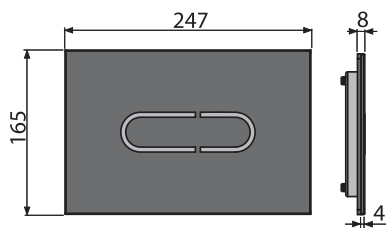

### NIGHT LIGHT-1

Touch-free flush plate for pre-wall installation systems – illuminated, glass-black

Quantity (packing)	6 pcs
Dimensions (piece)	315×215×148 mm
Weight (piece)	2,7981 kg
EAN	8595580557898

### NIGHT LIGHT-2

Touch-free flush plate for pre-wall installation systems – illuminated, glass-black

Quantity (packing)	6 pcs
Dimensions (piece)	315×215×148 mm
Weight (piece)	2,7981 kg
EAN	8595580557904