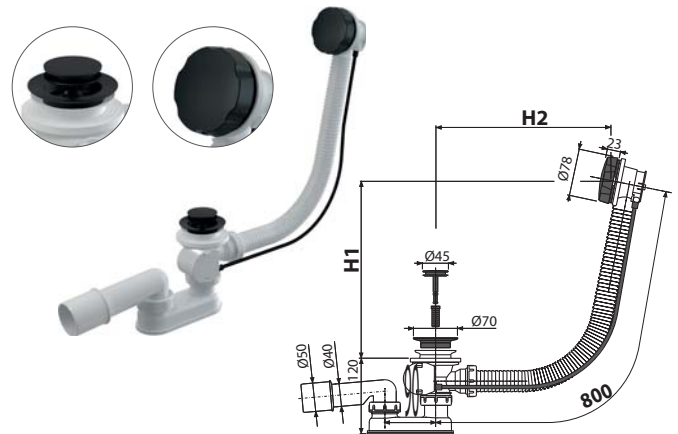

**NEW**

7

**A55BLACK**

Bath pop-up waste and trap, black-matt

FROM  
II. Q

Quantity (packing)	20 pcs
Dimensions (piece)	380x85x145 mm
Weight (piece)	0,7831 kg
EAN	8595580558703

**A55BLACK-80**

Bath pop-up waste and trap, black-matt

FROM  
II. Q

Quantity (packing)	20 pcs
Dimensions (piece)	380x85x145 mm
Weight (piece)	0,8730 kg
EAN	8595580558734

**A55BLACK-100**

Bath pop-up waste and trap, black-matt

FROM  
II. Q

Quantity (packing)	20 pcs
Dimensions (piece)	380x85x145 mm
Weight (piece)	0,8971 kg
EAN	8595580558710