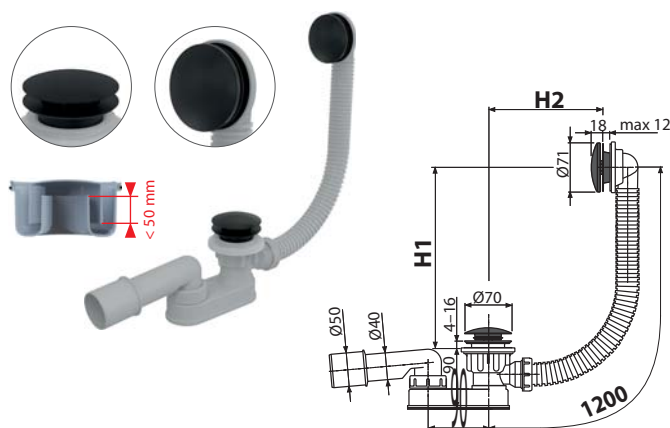

**A507BLACK-100**

Bath CLICK/CLACK waste and trap, black-matt

FROM  
II. Q

Quantity (packing)	12 pcs
Dimensions (piece)	370×200×100 mm
Weight (piece)	0,7114 kg
EAN	8595580558789

**A507BLACK-120**

Bath CLICK/CLACK waste and trap, black-matt

FROM  
II. Q

Quantity (packing)	12 pcs
Dimensions (piece)	370×200×100 mm
Weight (piece)	0,7274 kg
EAN	8595580558772

**NEW**

9

**A400BLACK**

Wash-basin trap DESIGN DN32, black-matt

FROM II. Q

Quantity (packing)	12 pcs
Dimensions (piece)	330x150x70 mm
Weight (piece)	0,8974 kg
EAN	8595580558673