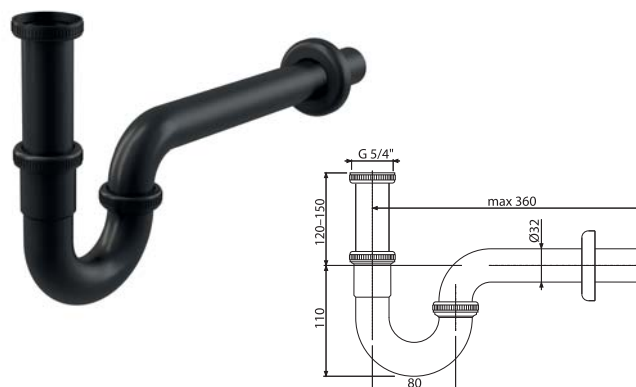

FROM  
II. Q

Quantity (packing)	12 pcs
Dimensions (piece)	370×200×100 mm
Weight (piece)	0,7274 kg
EAN	8595580558772

**NEW**

9

**A400BLACK**

Wash-basin trap DESIGN DN32, black-matt

FROM II. Q

Quantity (packing)	12 pcs
Dimensions (piece)	330x150x70 mm
Weight (piece)	0,8974 kg
EAN	8595580558673

**A4320BLACK**

Wash-basin trap "U" DN32, with coupling nut 5/4", black-matt

FROM II. Q

Quantity (packing)	20 pcs
Dimensions (piece)	350x120x43 mm
Weight (piece)	0,4197 kg
EAN	8595580558680

**ARV001-BLACK**

Angle valve with a filter 1/2"x3/8", black-matt

FROM II. Q

Quantity (packing)	60 pcs
Dimensions (piece)	150x45x65 mm
Weight (piece)	0,3128 kg
EAN	8595580558741

**A392BLACK**

Wash-basin CLICK/CLACK waste 5/4", metal with overflow, big black plug